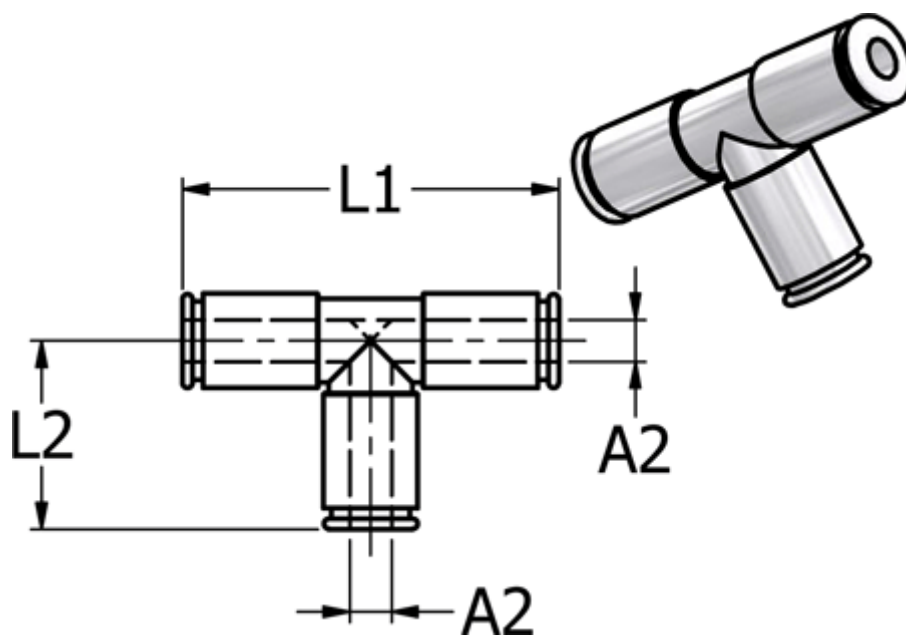

Article number: 586849006

Description: Metal Push-in fitting 849.006, Ø6-Ø6-Ø6
Tee connector with FPM O-ring

Measures

Ext. hose diameter A2 =	6
L1 =	39
L2 =	19.5